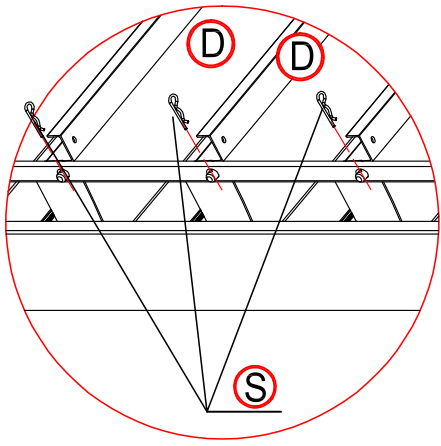

Warning

In snow season or in case of snow forecast open up your shutters in vertical position to avoid any damaging on your pergola.

What you need?

Glove

Knife

Hammer

Safety hat

Tapeline

5

×1 time

9

×22 times

Make the shutter as vertical.

×4 times

16

×4 times