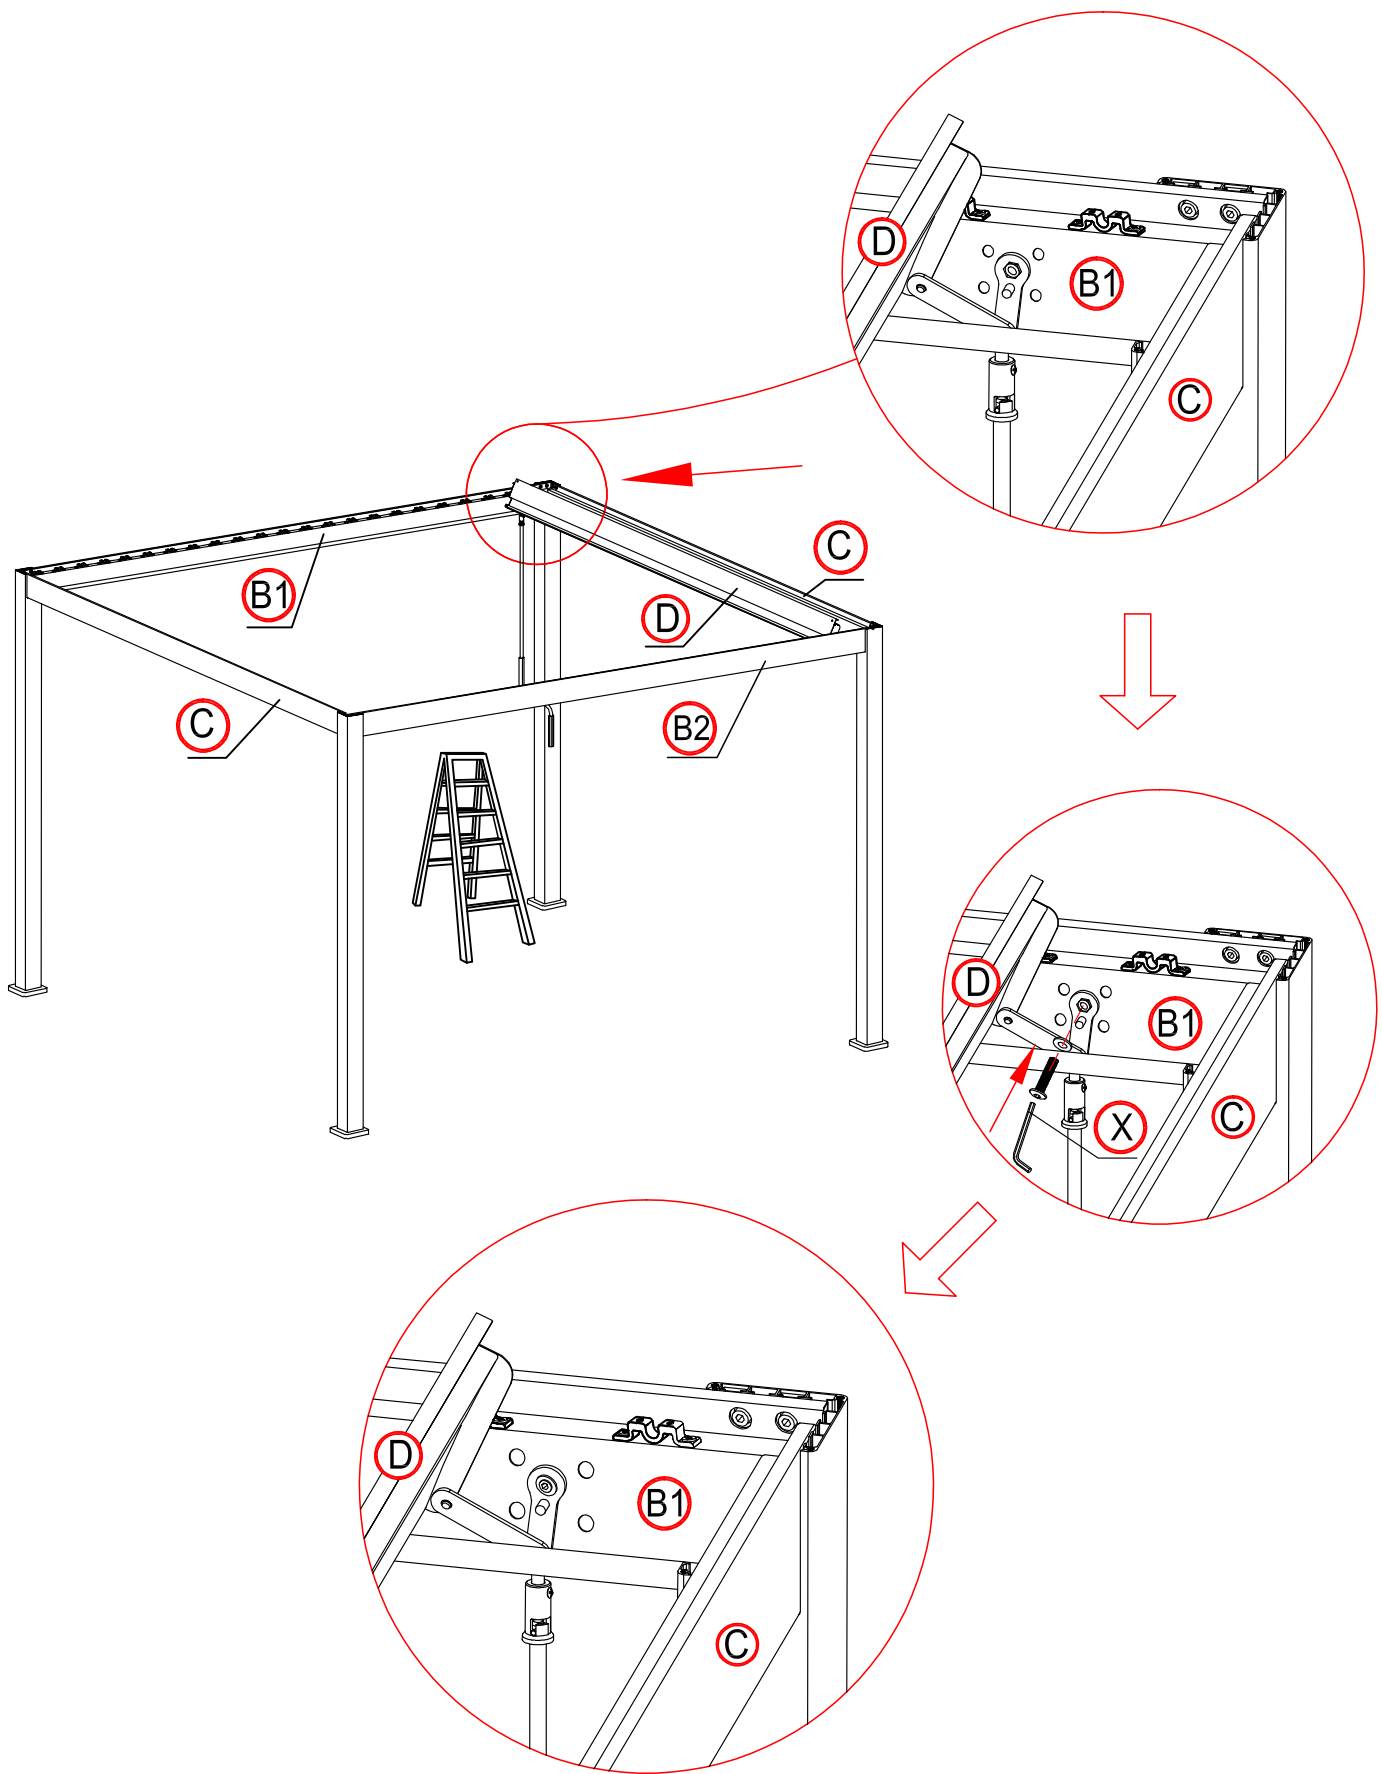

Warning

In snow season or in case of snow forecast open up your shutters in vertical position to avoid any damaging on your pergola.

What you need?

Glove

Knife

Hammer

Safety hat

Tapeline

5

×1 time

9

×22 times

Make the shutter as vertical.

×4 times

16

×4 times