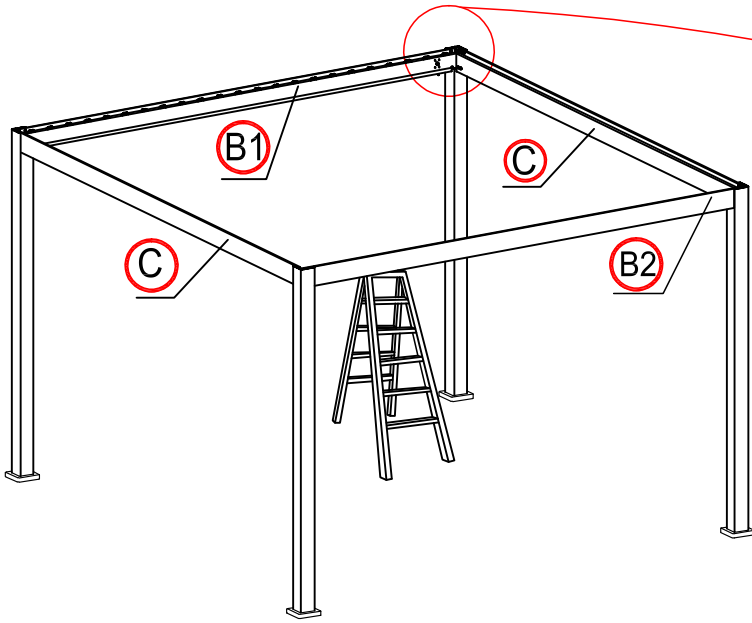

Warning

In snow season or in case of snow forecast open up your shutters in vertical position to avoid any damaging on your pergola.

What you need?

Glove

Knife

Hammer

Safety hat

Tapeline

Electric screw driver

Ladder

1

2

3

4

3

6

5

×1 time

9

×22 times

Make the shutter as vertical.

×4 times

16

×4 times