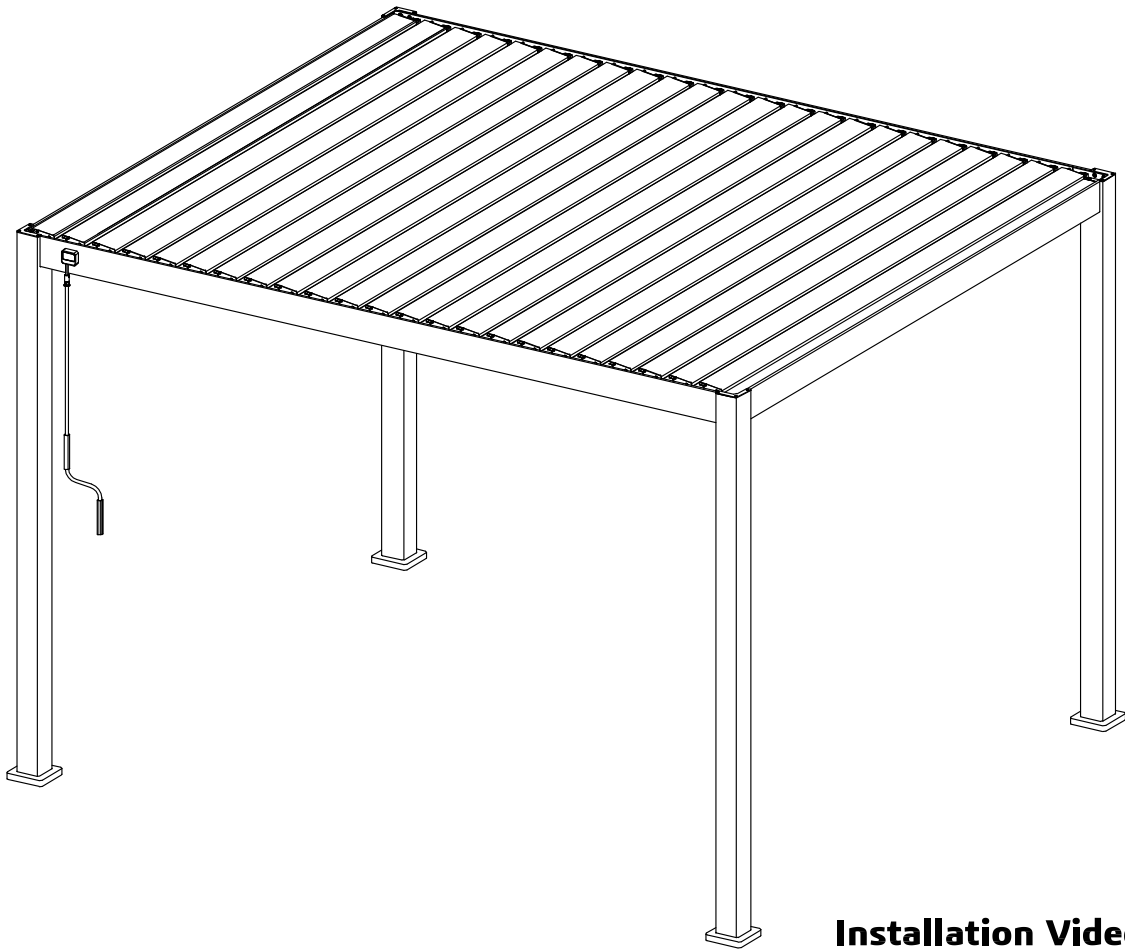

MIRADOR[®] 3x3.6m

User Manual

Installation Video

After-Sale Service Hotline: (+31)(0)40 780 4397

Address

Cockeveld 3, 5672 AE Nuenen, The Netherlands

E-mail address: info@sorara.eu

	REF	QTY	REF	QTY	REF	QTY
Carton 1/4	(A)	4PCS	(I)	4PCS	(J)	4PCS
	(K)	47PCS	(L)	1PC	(M)	48PCS
	(N)	4PCS	(O)	24PCS	(P)	96PCS
	(Q)	96PCS	(R)	12PCS	(S)	27PCS
					(V)	1PC
	(W)	16PCS	(X)	1PC	(Y)	2PCS
	User Manual	1SET				
Carton 2/4	(B1)	1PC	(B2)	1PC	(C)	2PCS
	(G)	1PC	(H)	1PC		
Carton 3/4	(D)	12PCS				
Carton 4/4	(D)	11PCS				

REF	PICTURE	QTY
A		4PCS
B1		1PC
B2		1PC
C		2PCS
D		23PCS
G		1PC
H		1PC

REF	PICTURE	QTY
I		4PCS
J		4PCS
K		47PCS
L		1PC
M		48PCS
N		4PCS
O		24PCS
P	 M5x12mm	96PCS
Q	 4.2x25mm	96PCS

REF	PICTURE	QTY
R	 5.5x19mm	12PCS
S		27PCS
V		1PC
W		16PCS
X		1PC
Y		2PCS

Warning

In snow season or in case of snow forecast open up your shutters in vertical position to avoid any damaging on your pergola.

What you need?

Glove

Knife

Hammer

Safety hat

Tapeline